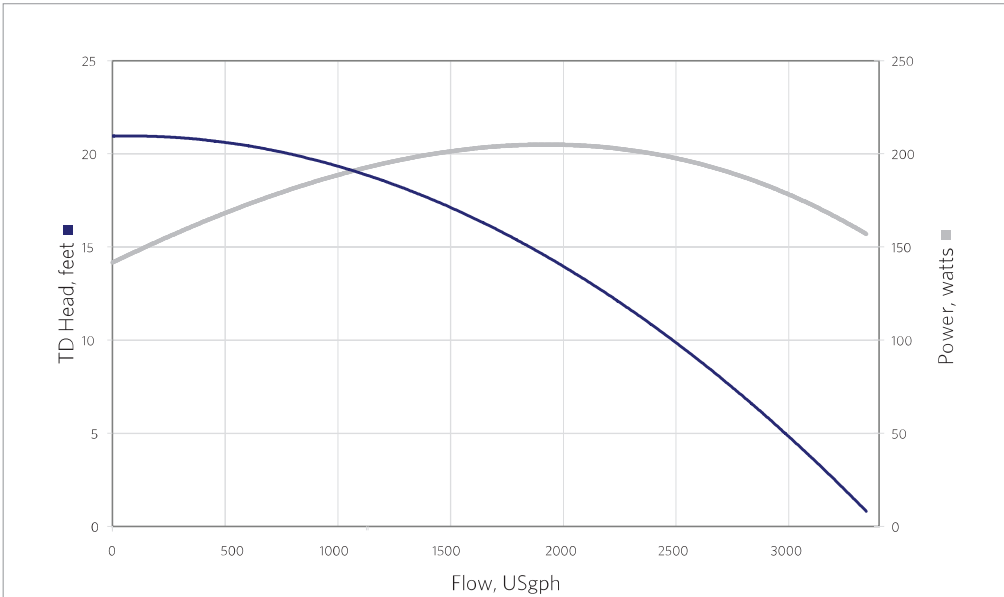

*Dimensions and illustrations are approximate and for reference only.

Sequence® 1000 Series - Model 3300SEQ21

The Classic. The 1000 series has set the standard by which all others are measured. Perfect blend of medium pressure and ample flow for the majority of ponds.

Flow At Total Dynamic Head	4'	8'	12'	16'	20'
GPM	51	45	38	28	13
GPH	3060	2700	2280	1680	780

5 YEAR LIMITED WARRANTY

8 FOOT CORD SET

TEFC FAN COOLED MOTOR

MODEL	3300SEQ21
INLET	1.5"
DISCHARGE	1.5"
MAX FLOW (gph)	3300
MAX HEAD (feet)	21'
MAX POWER (watts)	206
MAX CURRENT (amps)	2.36
@ (volts)	115/230
MOTOR HP	1/3, 1/4, 1/6, 1/8
MOTOR TYPE	56J
MOTOR ENCLOSURE	TEFC
IMPELLER	4