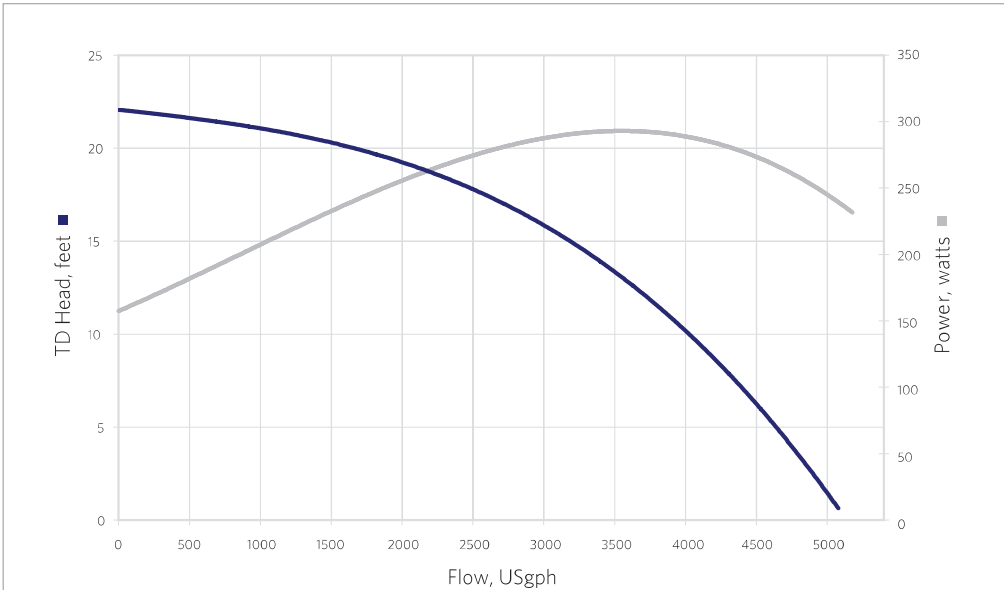

*Dimensions and illustrations are approximate and for reference only.

Sequence® 1000 Series - Model 5100SEQ22

The Classic. The 1000 series has set the standard by which all others are measured. Perfect blend of medium pressure and ample flow for the majority of ponds.

5 YEAR LIMITED WARRANTY

8 FOOT CORD SET

TEFC FAN COOLED MOTOR

Flow At Total Dynamic Head	4'	8'	12'	16'	20'
GPM	79	71	63	50	28
GPH	4740	4260	3780	3000	1680

MODEL	5100SEQ22
INLET	1.5"
DISCHARGE	1.5"
MAX FLOW (gph)	5100
MAX HEAD (feet)	22'
MAX POWER (watts)	293
MAX CURRENT (amps)	3.03
@ (volts)	115/230
MOTOR HP	1/3, 1/4, 1/6, 1/8
MOTOR TYPE	56J
MOTOR ENCLOSURE	TEFC
IMPELLER	6